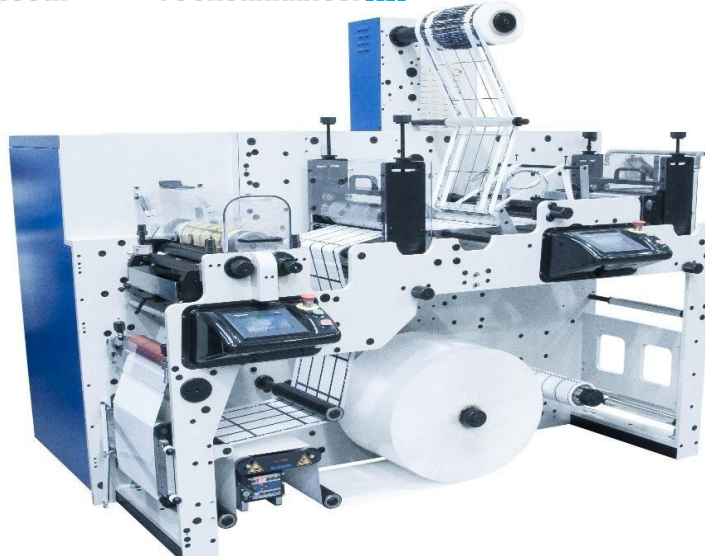

Reflex Digital Finishing Systems

SEMI & FULL ROTARY

Price: \$\$\$ | Speed: >>>>>> | Consumables: ΩΩ

Reflex Servo

- **Turn Bar:** Movable turn bar units
- **Cold Foil:** Cold foil technology for decorative and security applications
- **Video Inspection:** Low-cost video inspection systems available
- **PLC Interface Control:** Intuitive operator interface
- **Lamination:** Re-lamination options for printed web without specialist tooling costs
- **Digital Finishing Systems:** Versatile systems for high-speed web inspection and finishing

Printing and Converting Features

- **Auto Register Mode:** Digital drive technology monitors pre-printed images for additional processing
- **Rotary/Sheeter Die Station:** Single rotary die station with optional semi-rotary die cutting
- **Web Guide:** Built-in splice table and web guide for accurate roll delivery
- **Slitting:** Dedicated slitting system for edge trimming or individual lane slitting
- **External Unwind:** Unwind module with 1000mm diameter capacity and optional corona and web cleaning systems

Reflex with Large Capacity Unwind

- **Compact,** single-color flexo converting press
- **Servo-controlled** re-register system
- **Hybrid inkjet** printing with mono-color or CMYK systems
- **UV/LED & IR** drying options
- **Full or** semi-rotary die-cutting

FOCUS REFLEX SERVO 250/330 Specifications:

Printing Capabilities:

- **Number of Colors:** 1
- **Max Print Width:** 10" (254mm) / 13" (330mm)
- **Print Range:** 7-20" (178-510mm)
- **Max Speed:** 120m/min (Mechanical)